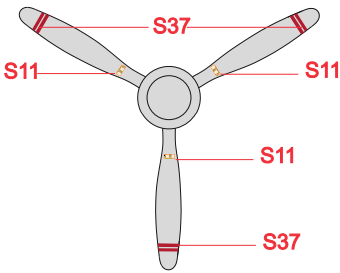

SCALE
1/72

A6M2 STENCILS

ITEM #
D72037

* - ALTERNATIVE STENCILS FOR A6M2
PRODUCED BY NAKAJIMA

DESIGNED EXCLUSIVELY FOR A6M2 BY TAMIYA/AIRFIX/HASEGAWA

Eduard - Model Accessories, 435 21 Obrnice 170,
Czech Republic

WWW.EDUARD.COM

D72037 A6M2 stencils 1/72

8 591437 156519 1

SPINNER - DETAIL

INNER SIDE PORT SIDE STARBOARD

S30 S30 S30 S30
? ? ? ?
S19* S19* S19* S19*

PORT SIDE STARBOARD