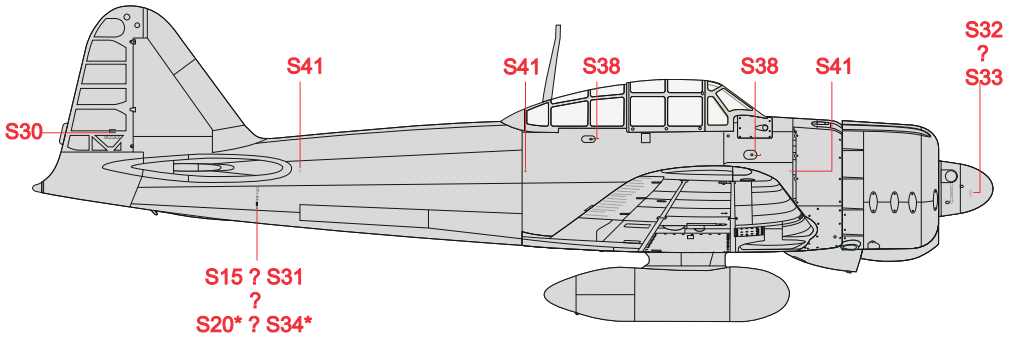

SCALE
1/72

A6M2 STENCILS

ITEM #
D72037

* - ALTERNATIVE STENCILS FOR A6M2
PRODUCED BY NAKAJIMA

DESIGNED EXCLUSIVELY FOR A6M2 BY TAMIYA/AIRFIX/HASEGAWA

Eduard - Model Accessories, 435 21 Obrnice 170,
Czech Republic

WWW.EDUARD.COM

D72037 A6M2 stencils 1/72

8 591437 156519 1

SPINNER - DETAIL

INNER SIDE PORT SIDE STARBOARD

S30 S30 S30 S30
? ? ? ?
S19* S19* S19* S19*

PORT SIDE STARBOARD