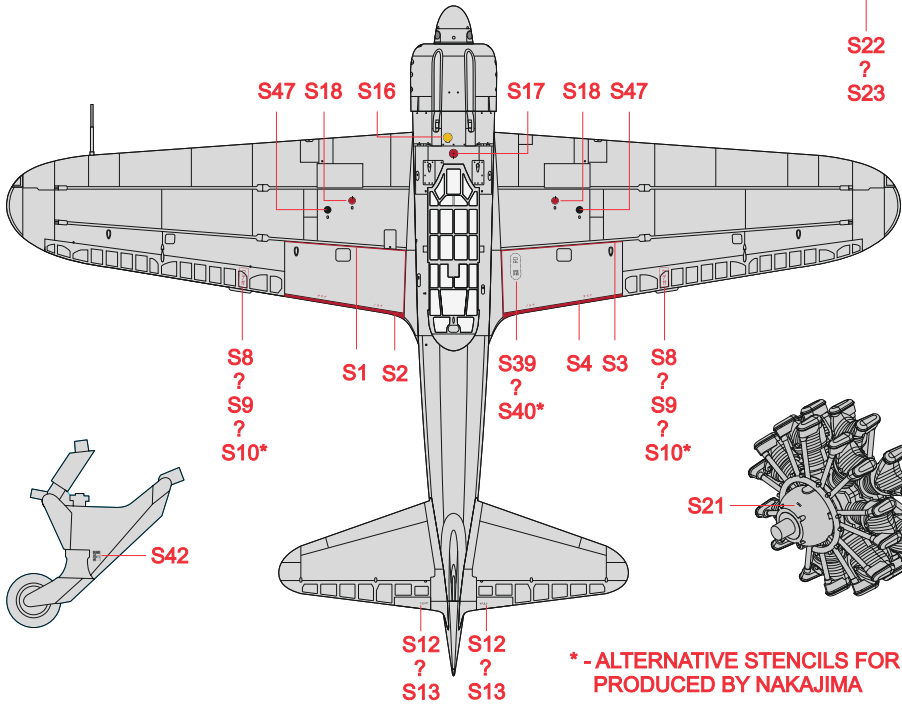

SCALE
1/72

A6M2 STENCILS

ITEM #
D72037

* - ALTERNATIVE STENCILS FOR A6M2
PRODUCED BY NAKAJIMA

DESIGNED EXCLUSIVELY FOR A6M2 BY TAMIYA/AIRFIX/HASEGAWA

Eduard - Model Accessories, 435 21 Obrnice 170,
Czech Republic

WWW.EDUARD.COM

D72037 A6M2 stencils 1/72

8 591437 156519 1

SPINNER - DETAIL

INNER SIDE PORT SIDE STARBOARD

S30 S30 S30 S30
? ? ? ?
S19* S19* S19* S19*

PORT SIDE STARBOARD