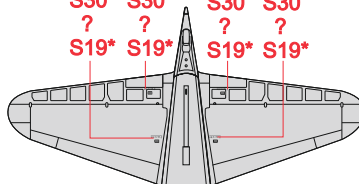

WWW.EDUARD.COM

D72037 A6M2 stencils 1/72

8 591437 156519 1

SPINNER - DETAIL

INNER SIDE PORT SIDE STARBOARD

S30 S30 S30 S30
? ? ? ?
S19* S19* S19* S19*

PORT SIDE STARBOARD