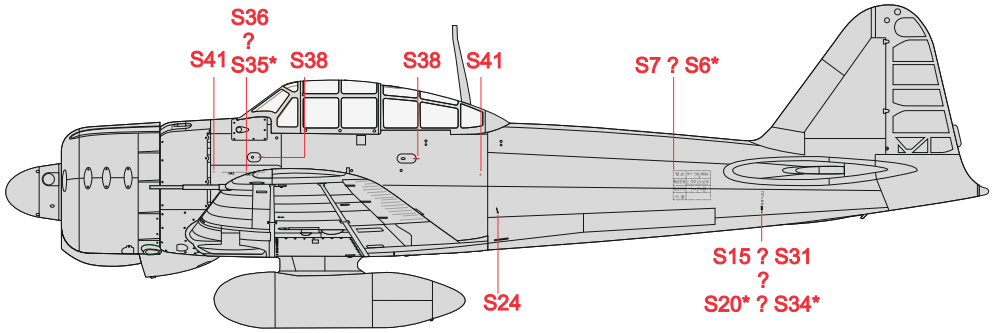

SCALE
1/72

A6M2 STENCILS

ITEM #
D72037

* - ALTERNATIVE STENCILS FOR A6M2
PRODUCED BY NAKAJIMA

DESIGNED EXCLUSIVELY FOR A6M2 BY TAMIYA/AIRFIX/HASEGAWA

Eduard - Model Accessories, 435 21 Obrnice 170,
Czech Republic

WWW.EDUARD.COM

D72037 A6M2 stencils 1/72

8 591437 156519 1

SPINNER - DETAIL

INNER SIDE PORT SIDE STARBOARD

S30 S30 S30 S30
? ? ? ?
S19* S19* S19* S19*

PORT SIDE STARBOARD