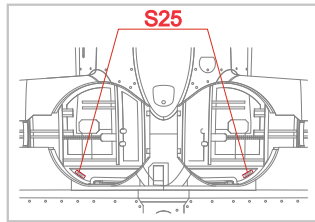

WWW.EDUARD.COM

D72037 A6M2 stencils 1/72

8 591437 156519 1

SPINNER - DETAIL

INNER SIDE PORT SIDE STARBOARD

S30 S30 S30 S30
? ? ? ?
S19* S19* S19* S19*

PORT SIDE STARBOARD