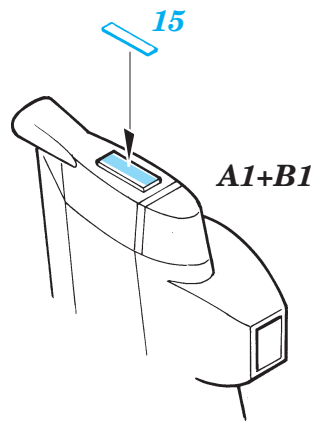

References: - Verlinden Publ.#13 - AH-64A Apache
- Militaria in detail - Modern Attack Helicopters