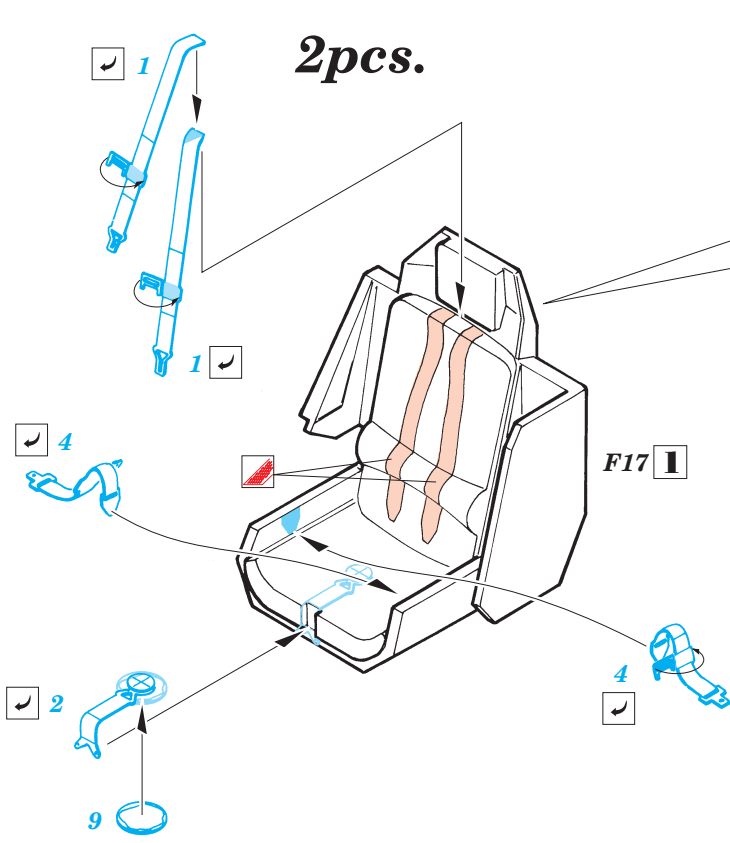

References: - Verlinden Publ.#13 - AH-64A Apache
- Militaria in detail - Modern Attack Helicopters