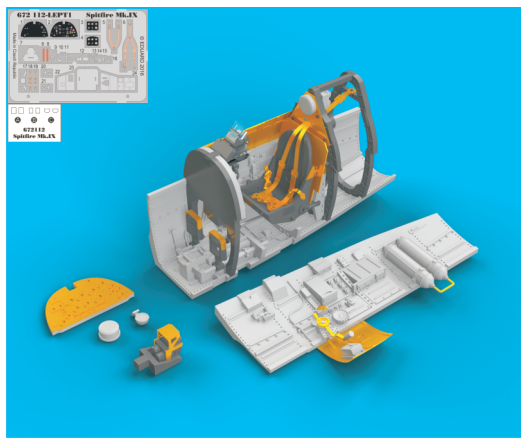

This product contains metal and resin detail parts for upgrading scale plastic models. When selecting this set make sure that it is for the kit mentioned in product name as these sets are made specifically for that kit. When upgrading the model some cutting or corrections may be necessary for parts to fit accurately. **WARNING!** This set contains small and sharp parts. Work carefully in a ventilated and well-lit room. Safety glasses are recommended. This product is not suitable for children below 14 years of age.

# BEST BRASS RESIN AROUND!

-  SYMMETRICAL ASSEMBLY  
SYMETRICKÁ MONTÁŽ
-  REMOVE  
ODSTRANIT
-  GRIND  
OBRUSIT
-  DRILL HOLE  
VRTAT OTVOR
-  BEND  
OHNOUT
-  OPTION  
VOLBA
-  REPLACE  
NAHRADIT

**A**