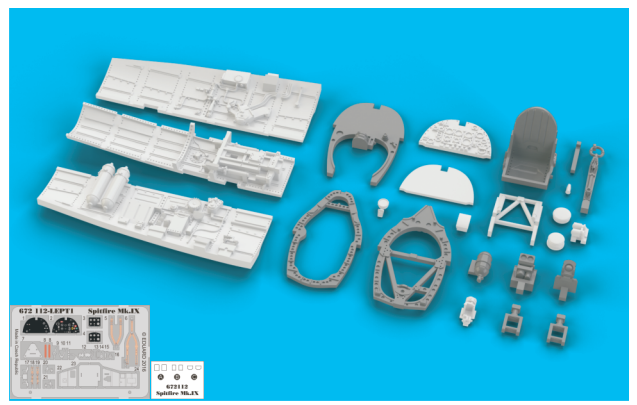

672 112 Spitfire Mk.IX cockpit

For Eduard kit • pro stavebnici Eduard

1/72

BEST BRASS RESIN AROUND!