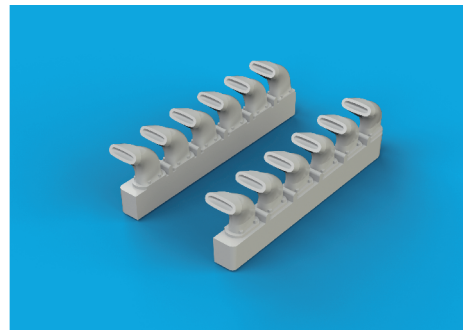

# BEST BRASS RESIN AROUND!

-  SYMMETRICAL ASSEMBLY  
SYMETRICKÁ MONTÁŽ
-  REMOVE  
ODSTRANIT
-  GRIND  
OBRUSIT
-  DRILL HOLE  
VRTAT OTVOR
-  BEND  
OHNOUT
-  OPTION  
VOLBA
-  REPLACE  
NAHRADIT

**A**

# RELATED PRODUCTS

**672 106 Spitfire Mk.IX wheels  
5 spoke smooth tire**

**672 108 Spitfire Mk.IX wheels  
4 spoke smooth tire**

**672 110 Spitfire  
exhaust stacks - fishtail**

**672 107 Spitfire Mk.IX wheels  
5 spoke w/pattern**