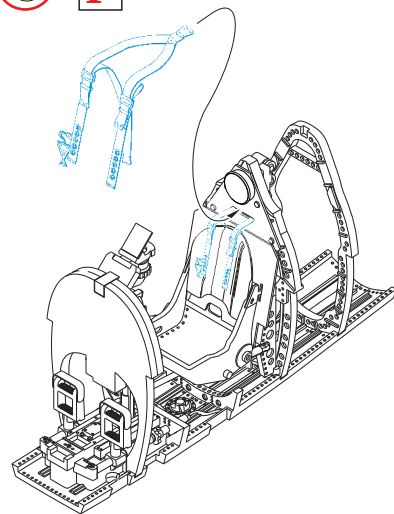

# BEST BRASS RESIN AROUND!

-  SYMMETRICAL ASSEMBLY  
SYMETRICKÁ MONTÁŽ
-  REMOVE  
ODSTRANIT
-  GRIND  
OBRUSIT
-  DRILL HOLE  
VRTAT OTVOR
-  BEND  
OHNOUT
-  OPTION  
VOLBA
-  REPLACE  
NAHRADIT

**A**

**B**

**THE HEADREST -  
SEE YOUR REFERENCES**

**1**

**A**

**2**

**3**

**C****D****E****F****4****5****6****F**

**G****7****8**

# RELATED PRODUCTS

**672 106 Spitfire Mk.IX wheels  
5 spoke smooth tire**

**672 108 Spitfire Mk.IX wheels  
4 spoke smooth tire**

**672 110 Spitfire  
exhaust stacks - fishtail**

**672 107 Spitfire Mk.IX wheels  
5 spoke w/pattern**