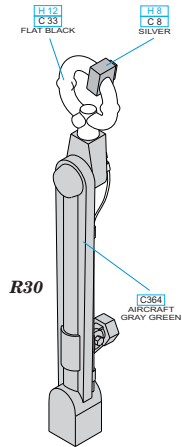

B

**THE HEADREST -
SEE YOUR REFERENCES**