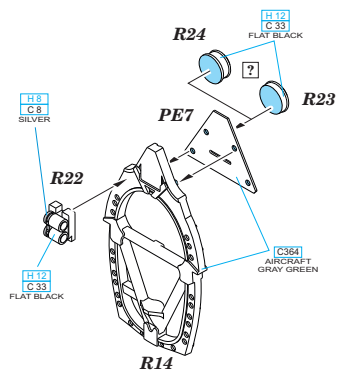

B

**THE HEADREST -
SEE YOUR REFERENCES**