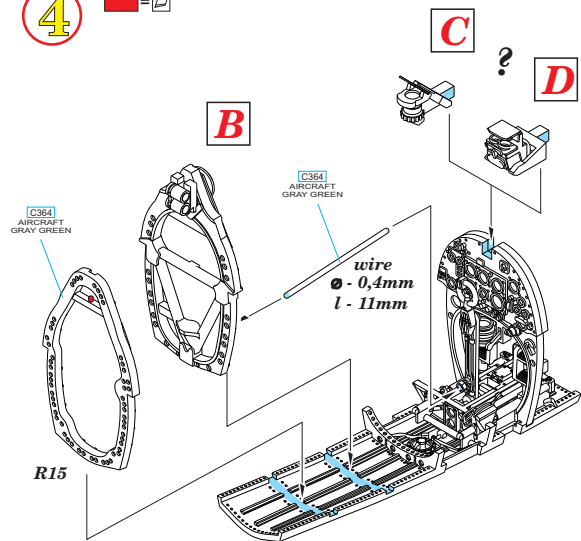

# BEST BRASS RESIN AROUND!

-  SYMMETRICAL ASSEMBLY  
SYMETRICKÁ MONTÁŽ
-  REMOVE  
ODSTRANIT
-  GRIND  
OBRUSIT
-  DRILL HOLE  
VRTAT OTVOR
-  BEND  
OHNOUT
-  OPTION  
VOLBA
-  REPLACE  
NAHRADIT

**A**

**B**

**THE HEADREST -  
SEE YOUR REFERENCES**

**1**

**A**

**2**

**3**

**C****D****E****F****4****5****6****F**

**G****7****8**

# RELATED PRODUCTS

**672 106 Spitfire Mk.IX wheels  
5 spoke smooth tire**

**672 108 Spitfire Mk.IX wheels  
4 spoke smooth tire**

**672 110 Spitfire  
exhaust stacks - fishtail**

**672 107 Spitfire Mk.IX wheels  
5 spoke w/pattern**