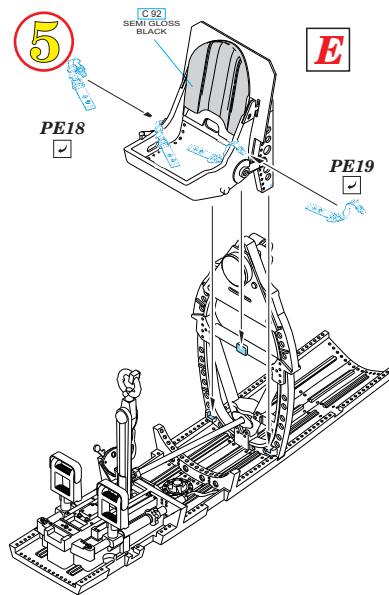

# BEST BRASS RESIN AROUND!

-  SYMMETRICAL ASSEMBLY  
SYMETRICKÁ MONTÁŽ
-  REMOVE  
ODSTRANIT
-  GRIND  
OBRUSIT
-  DRILL HOLE  
VRTAT OTVOR
-  BEND  
OHNOUT
-  OPTION  
VOLBA
-  REPLACE  
NAHRADIT

**A**

**B**

**THE HEADREST -  
SEE YOUR REFERENCES**

**1**

**A**

**2**

**3**

**C****D****E****F****4****5****6****F**

**G****7****8**

# RELATED PRODUCTS

**672 106 Spitfire Mk.IX wheels  
5 spoke smooth tire**

**672 108 Spitfire Mk.IX wheels  
4 spoke smooth tire**

**672 110 Spitfire  
exhaust stacks - fishtail**

**672 107 Spitfire Mk.IX wheels  
5 spoke w/pattern**