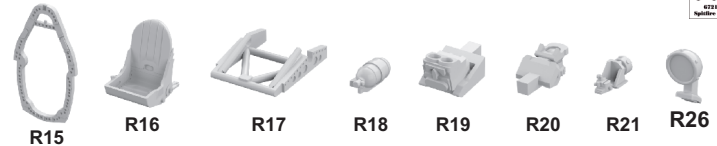

# 672 112 Spitfire Mk.IX cockpit

For Eduard kit • pro stavebnici Eduard

1/72 scale

This product contains metal and resin detail parts for upgrading scale plastic models. When selecting this set make sure that it is for the kit mentioned in product name as these sets are made specifically for that kit. When upgrading the model some cutting or corrections may be necessary for parts to fit accurately. **WARNING!** This set contains small and sharp parts. Work carefully in a ventilated and well-lit room. Safety glasses are recommended. This product is not suitable for children below 14 years of age.